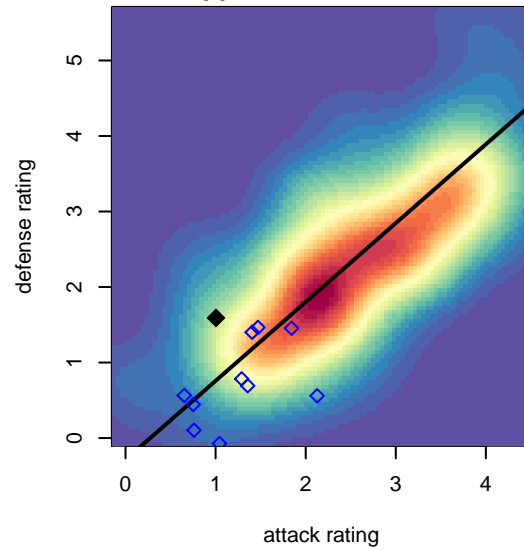

**attack and defense rating
relative to others at age
and all opponents in last 13 months**