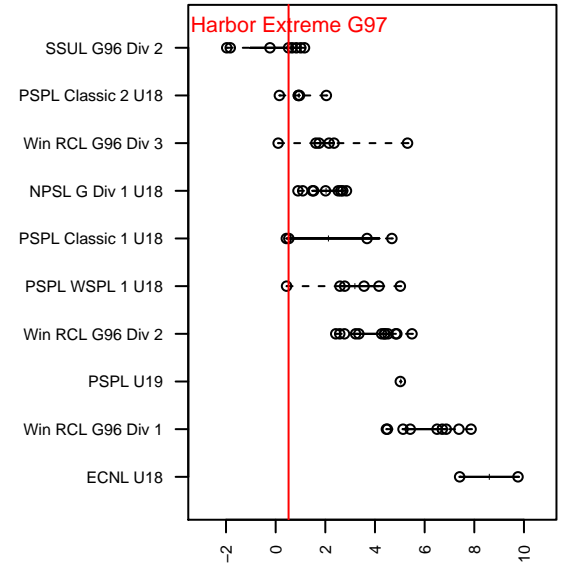

Harbor Extreme G97

Harbor SC
Gig Harbor, WA
G97 total strength=1174
attack=2.73 defense=4.91
fall league = SSUL G96 Div 2

alt names used:

Venues played:
2015 SSUL G96 Div 2

**attack and defense variance (black dot)
relative to other teams
and top 10 in region**

**attack and defense rating
relative to others at age
and all opponents in last 13 months**

Performance relative to 13 month average

Performance relative to 13 month average

date	home		away		venue	pred.home	pred.away
2015-12-13	Harbor Extreme G97	1	PSU Impact G98	0	2015 SSUL G96 Div 2	1.58	0.46
2015-12-06	Harbor Extreme G97	4	PSU Inferno G97	0	2015 SSUL G96 Div 2	3.15	0.64
2015-11-21	Southlake Select Lightning G97	0	Harbor Extreme G97	0	2015 SSUL G96 Div 2	0.84	1.26
2015-11-15	MpVSA Rowdies G98	1	Harbor Extreme G97	2	2015 SSUL G96 Div 2	0.48	1.79
2015-11-08	Harbor Extreme G97	1	West Seattle Reign G96	0	2015 SSUL G96 Div 2	0.62	1.41
2015-10-25	Harbor Extreme G97	1	Vipers -Unk G97	2	2015 SSUL G96 Div 2	1.51	1.86
2015-10-18	FME Cosmos G97	1	Harbor Extreme G97	3	2015 SSUL G96 Div 2	0.49	2.49
2015-10-04	Harbor Extreme G97	0	FWFC Adrenaline G97	3	2015 SSUL G96 Div 2	0.68	0.96
2015-09-27	FME Phoenix G97	0	Harbor Extreme G97	1	2015 SSUL G96 Div 2	1.00	0.64
2015-09-20	FWFC Lightning G98	2	Harbor Extreme G97	2	2015 SSUL G96 Div 2	0.87	1.28